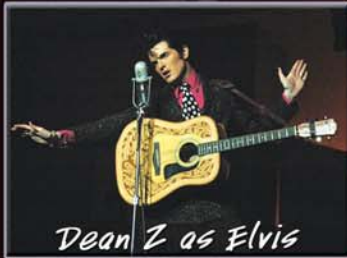

Mickey Gilley

Looking for some late-night Branson entertainment?  
Join us for our Friday night 10:30 PM show!

Co-hosted by *Grand Country* nuts, **Jamie Haage**, as **Jim Dandy**, and **Mike Patrick**, this show features a rotating roster of special guest stars from the rich Branson entertainment industry. From celebrities such as **Mickey Gilley** and the **Oak Ridge Boys** to the up-and-coming stars of tomorrow, the weekly line-up is always a hit!

Dean Z as Elvis

Shoji Tabuchi

Audiences also enjoy the incredible voices of **Jackie Brown**, **Melody Hart** and the powerful harmonies of **New South**, all weekly regulars on the show. The entire show is backed by the dynamic **Grand Band**.